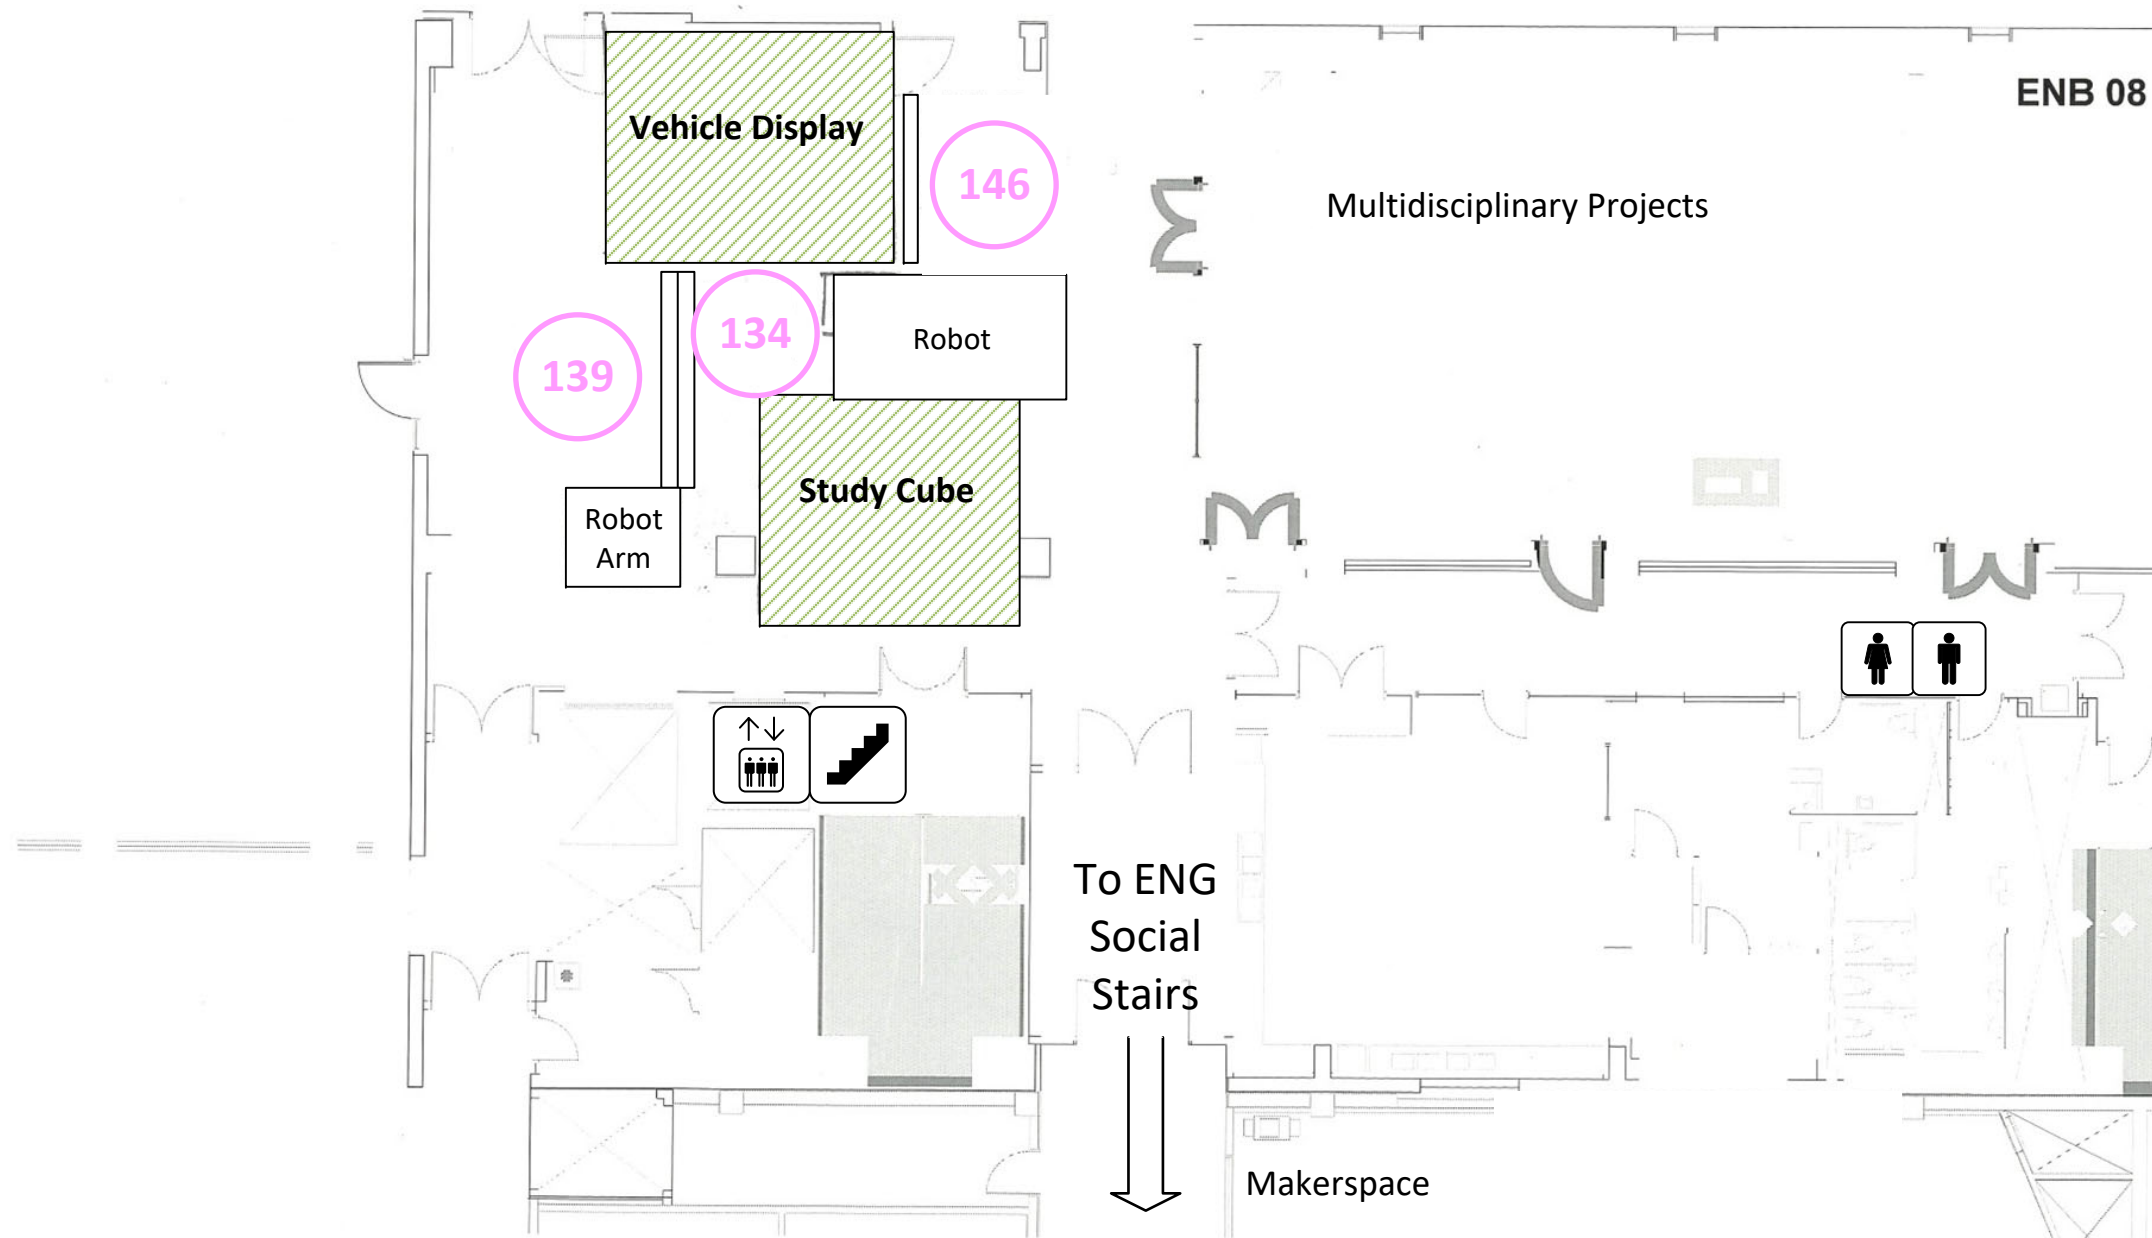

ENB 08 Basement Level

ENB Basement

ENB Basement Level

ENG Social Stairs Basement Level

ENG 024

Awards

Stage

Monitor

Podium

147

145

149

131

124

To ENB
Basement

Makerspace

35

ENG 024 Basement Level

○ ENG Atrium ○

ENGG Lounge 1st Level

ENA 1st Level

**ENA
2nd Level**

To ENG 224

ENA 201

To ENG 207

ENG 224

2nd Level

ENC 201
2nd Level

Constructionarium Display in
Hallway

ENG
2nd Floor