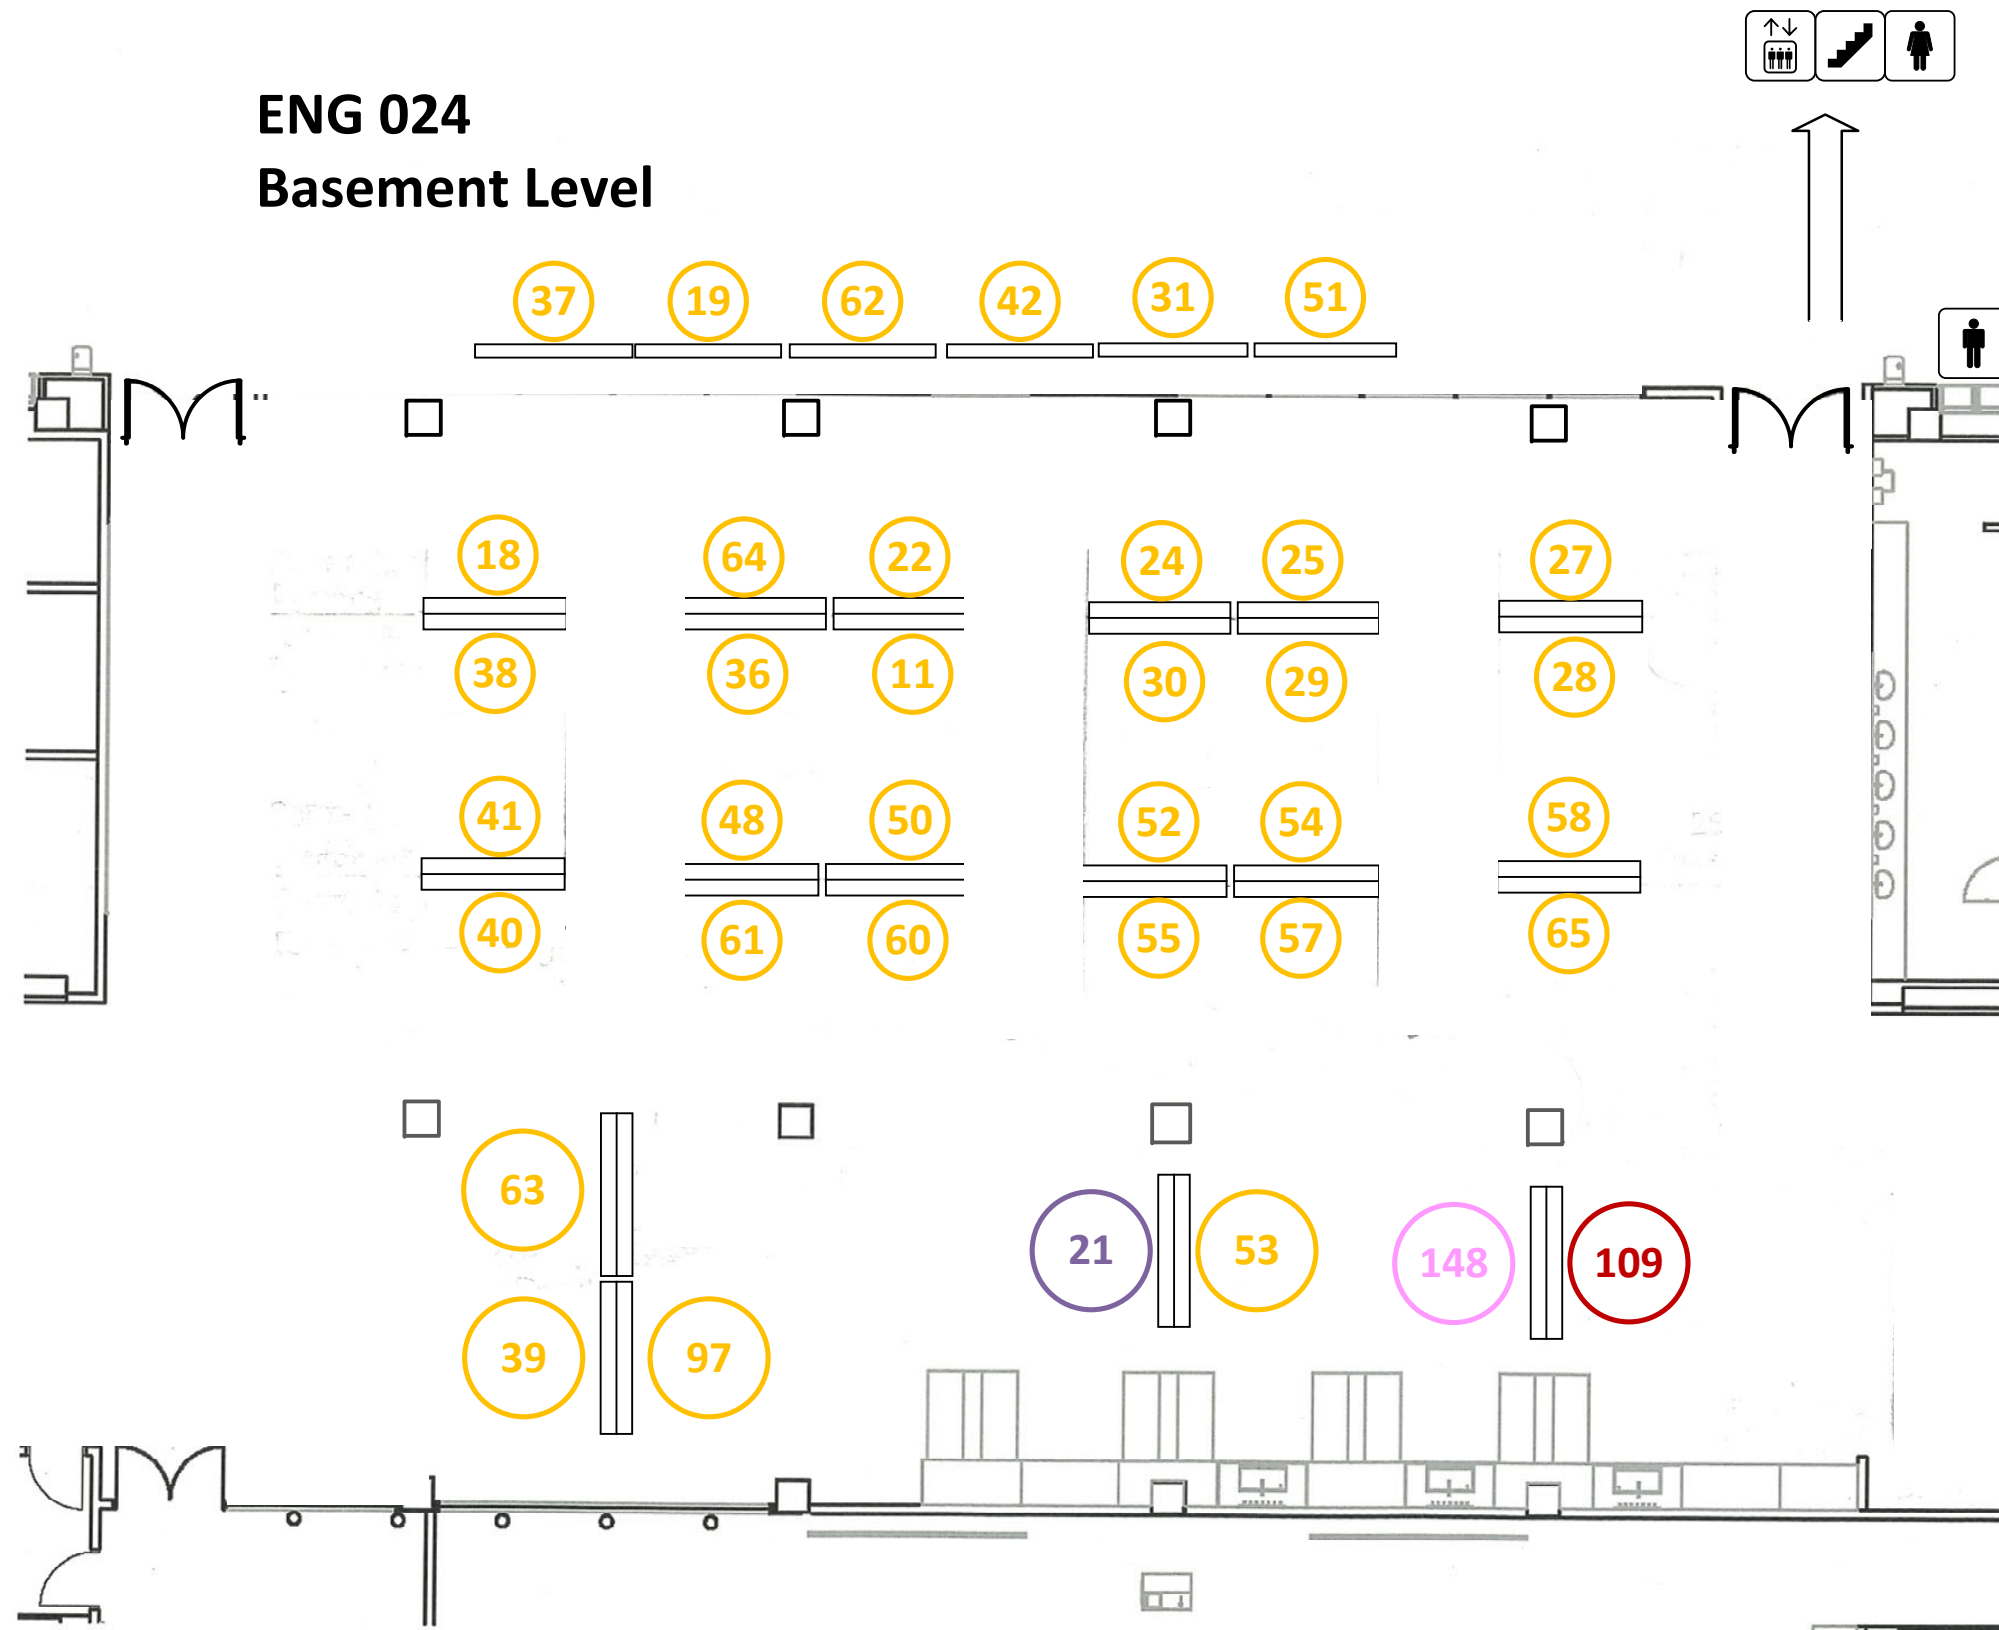

Podium

147

145

149

131

124

To ENB
Basement

Makerspace

35

ENG 024 Basement Level

○ ENG Atrium ○

ENGG Lounge 1st Level

ENA 1st Level

**ENA
2nd Level**

To ENG 224

ENA 201