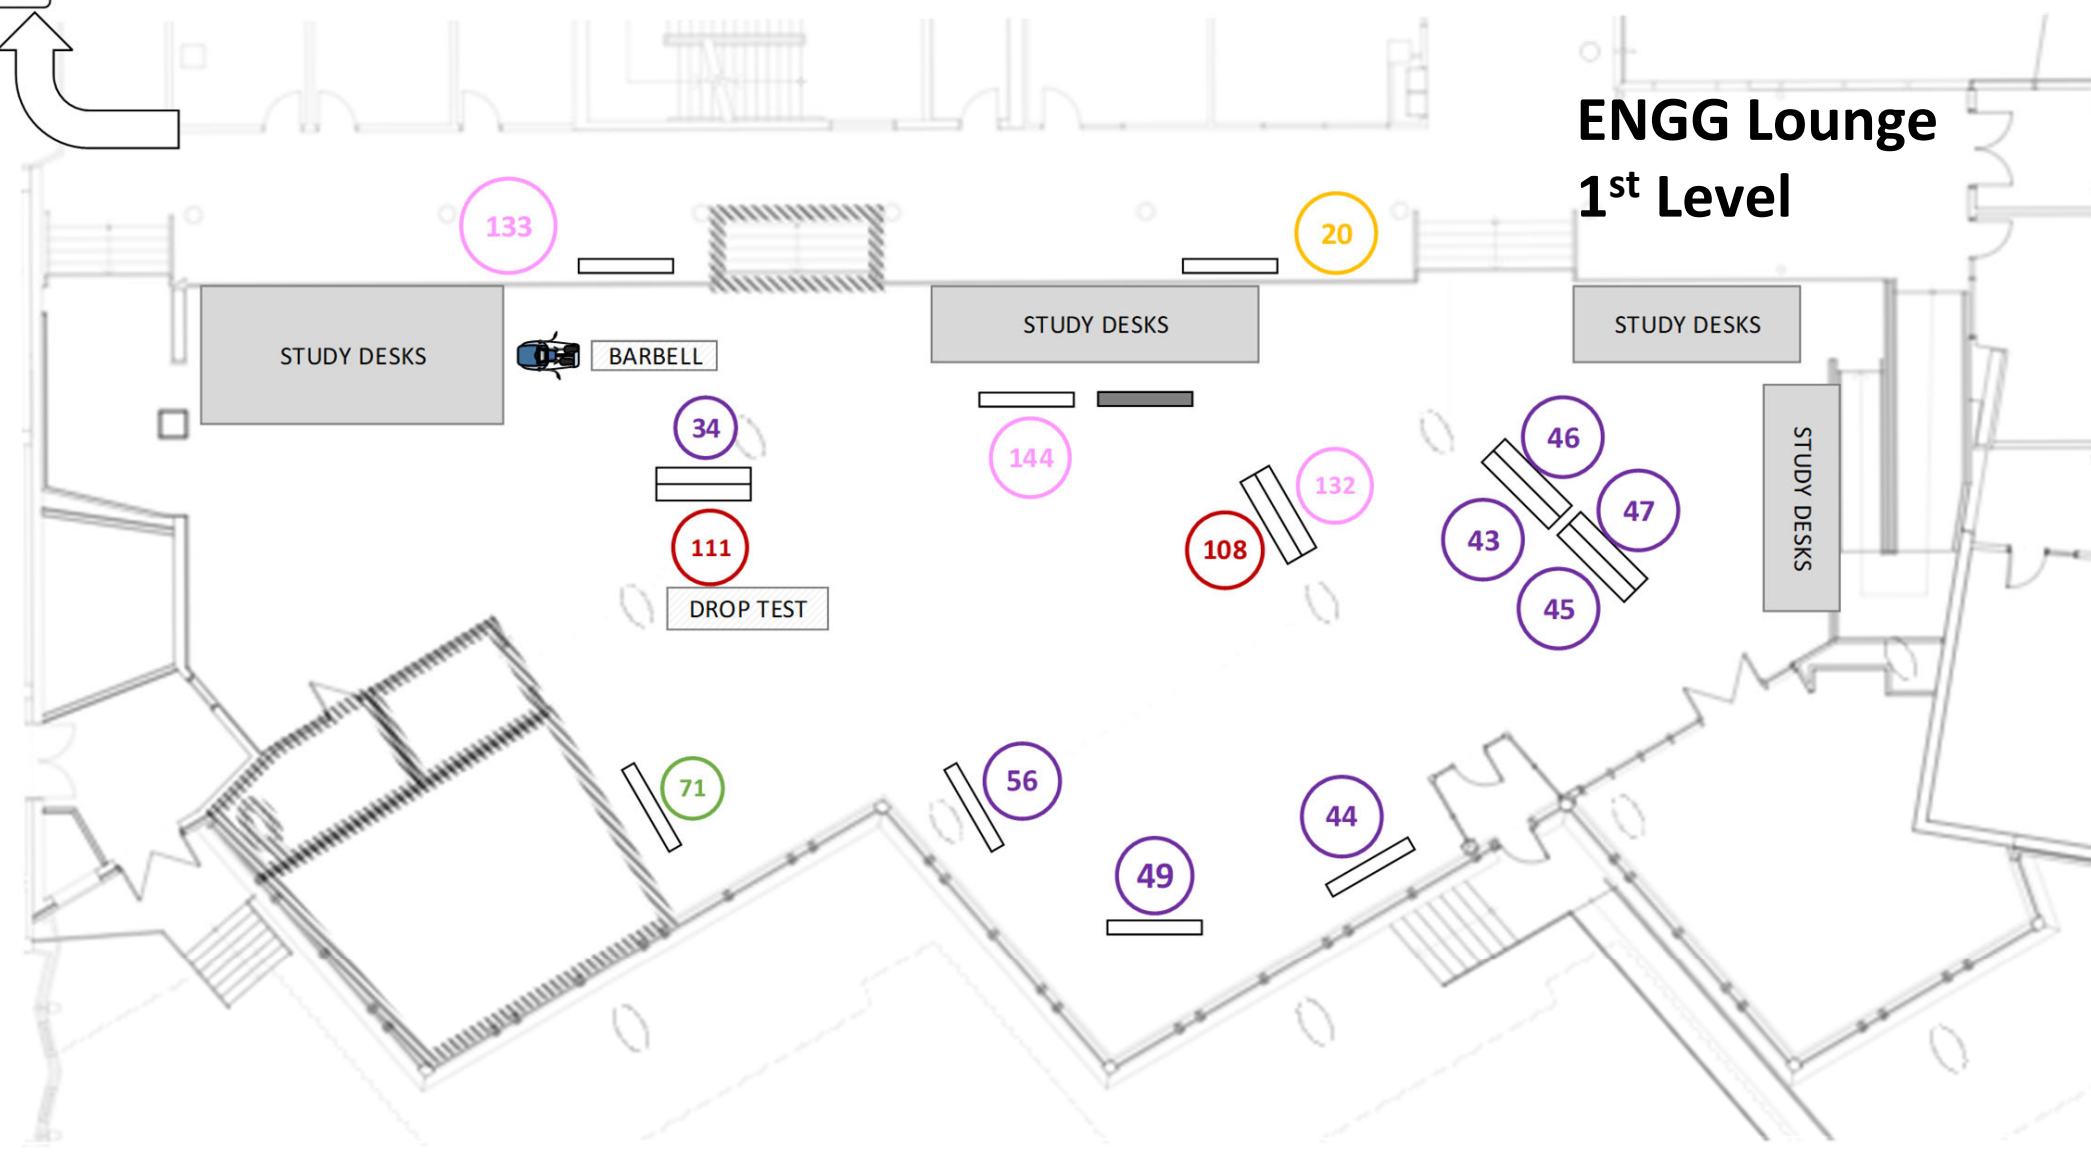

35

ENG 024 Basement Level

○ ENG Atrium ○

ENGG Lounge 1st Level

ENA 1st Level

**ENA
2nd Level**

To ENG 224

ENA 201

Study Cube

23

To ICT

10

9

8

7

BMEN 503
posters

To ENG 207

ENG 224

2nd Level

ENC 201
2nd Level

Constructionarium Display in
Hallway

ENG
2nd Floor